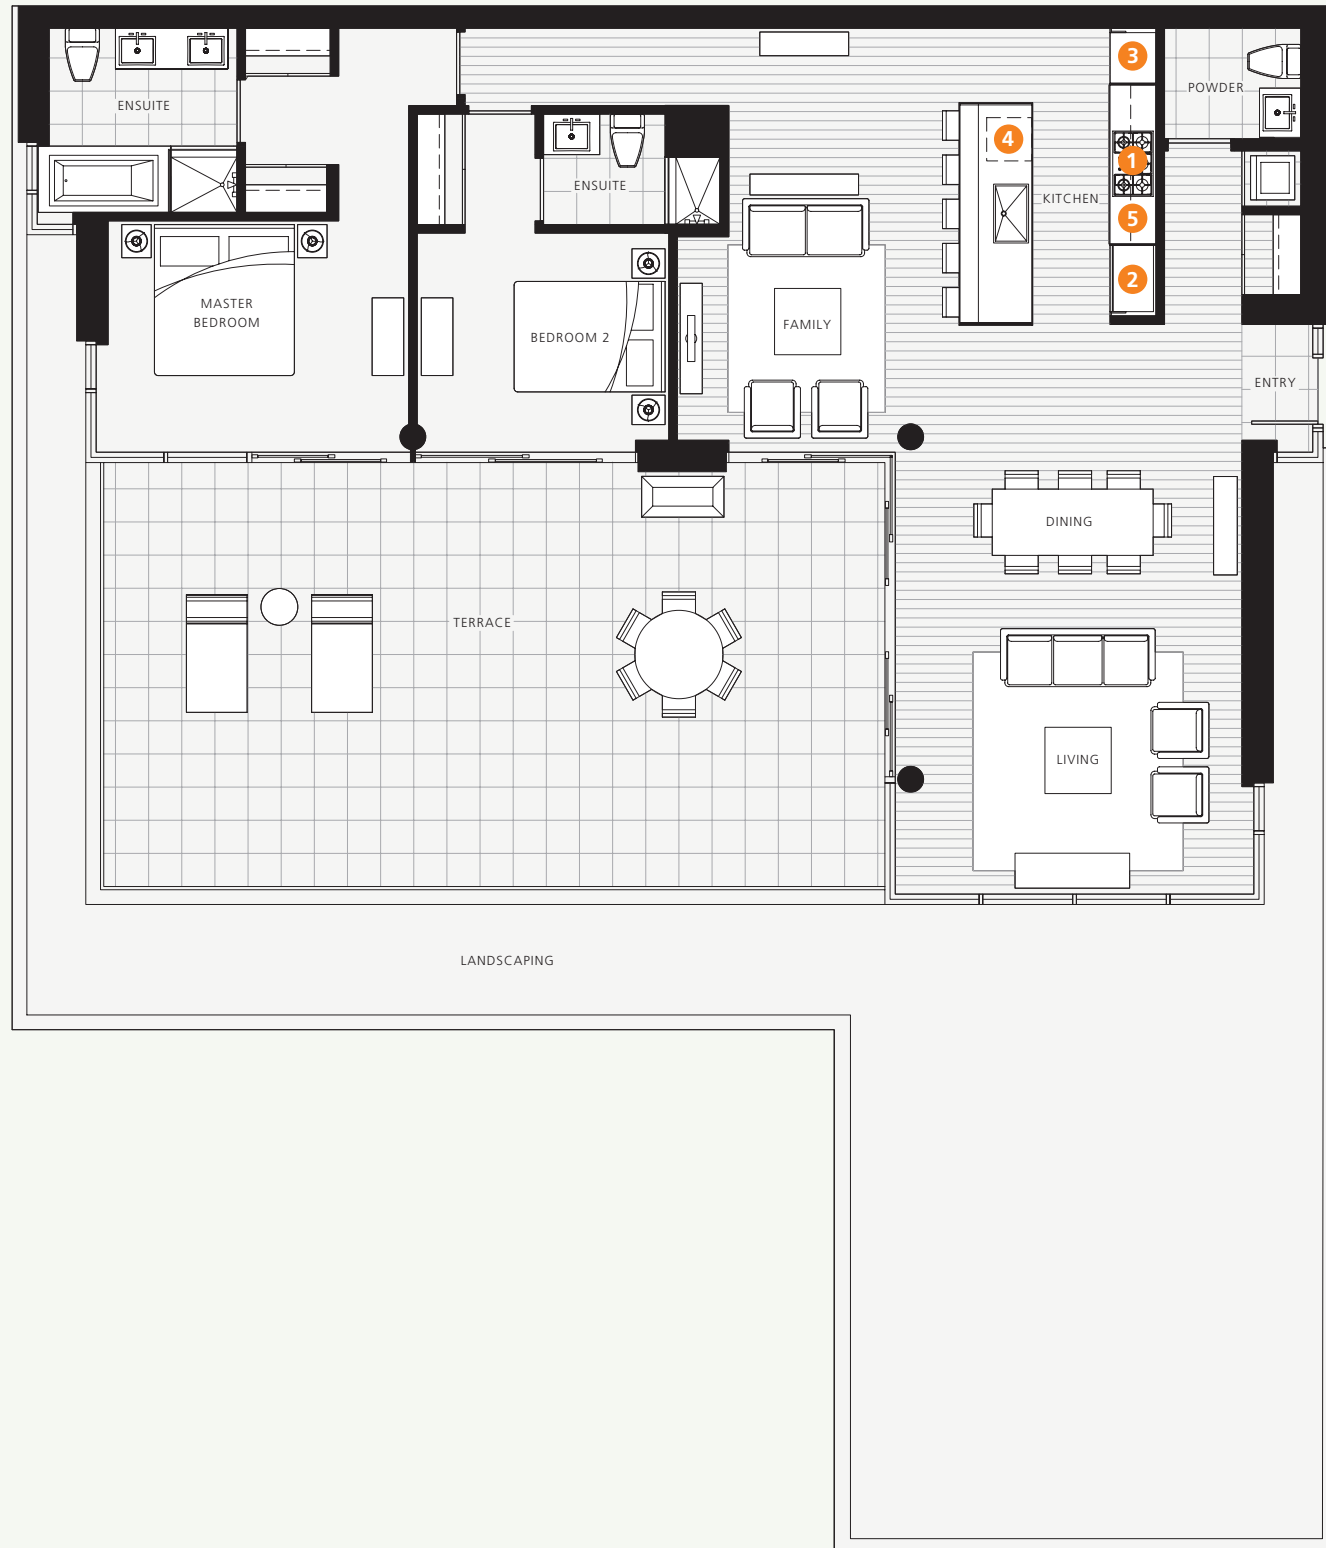

EVELYN

An Inspiration of
ARTHUR ERICKSON

PLAN A2 GARDEN

2 Bedroom + Family
1500 SF Living
670 SF Terrace
990 SF Landscaping

- 1 Bosch gas cooktop with hood fan
- 2 Subzero refrigerator
- 3 Bosch wall oven & Panasonic built-in microwave
- 4 Bosch dishwasher
- 5 Eggersmann of Germany wood cabinetry