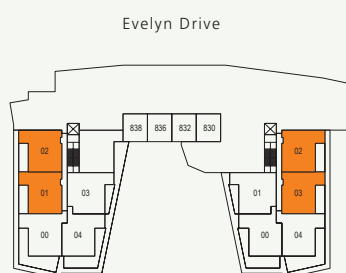

PLAN B1 ESTATES

2 Bedroom + Den
1107 – 1135 SF Living
192 SF Terrace
162 SF Landscaping

- 1 Bosch gas cooktop with hood fan
- 2 Subzero refrigerator
- 3 Bosch wall oven & Panasonic built-in microwave
- 4 Bosch dishwasher
- 5 Eggersmann of Germany wood cabinetry

AT FOREST'S-EDGE ONE / AT FOREST'S-EDGE TWO
2ND FLOOR, ALSO AVAILABLE ON FLOOR 1, 3, 4, 5
SUITE NUMBERS MAY VARY