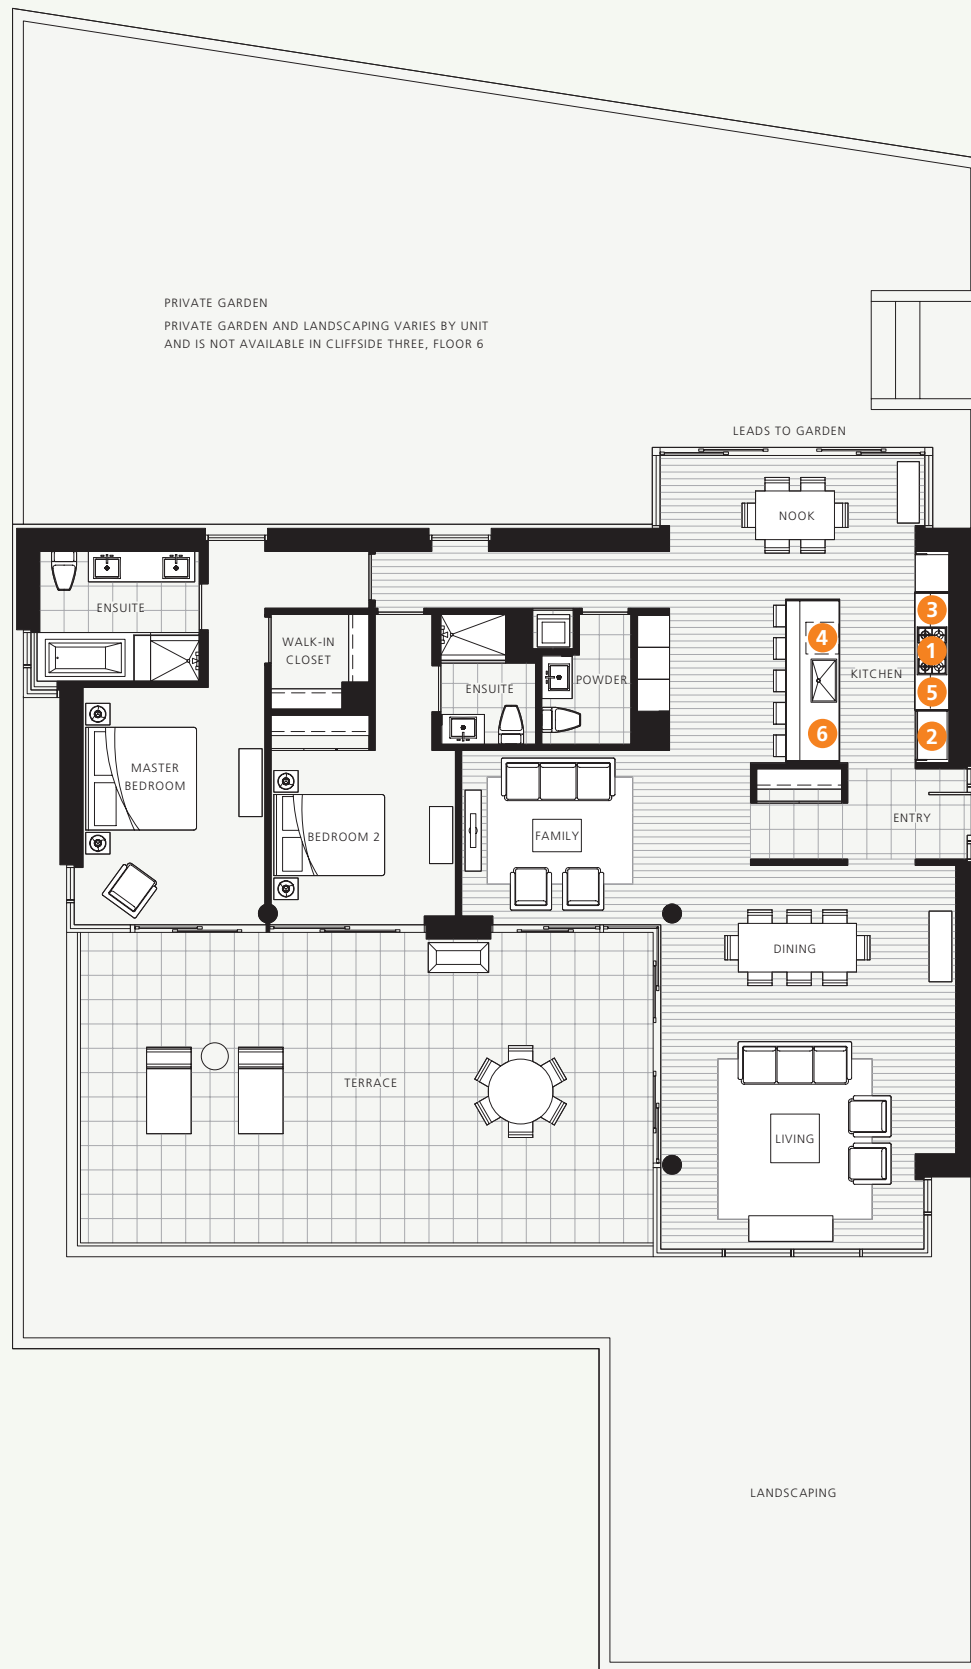

PLAN B GARDEN

2 Bedroom + Family
1830 SF Living
670 SF Terrace
1050 – 2120 SF Private Garden
1005 SF Landscaping

- 1 Bosch gas cooktop with hood fan
- 2 Sub-Zero refrigerator
- 3 Bosch wall oven & Panasonic built-in microwave
- 4 Bosch dishwasher
- 5 Eggersmann of Germany wood cabinetry
- 6 Sub-Zero wine cooler

Keith Road

CLIFFSIDE ONE
6TH FLOOR

Keith Road

CLIFFSIDE TWO / CLIFFSIDE THREE
6TH FLOOR, ALSO AVAILABLE IN CLIFFSIDE THREE, FLOOR 7
PRIVATE GARDENS NOT AVAILABLE IN CLIFFSIDE THREE, FLOOR 6

WASHER/DRYER ARE OPTIONAL ITEMS. DIMENSIONS, SIZES, AREAS, SPECIFICATIONS, LAYOUTS AND MATERIALS ARE APPROXIMATE ONLY AND SUBJECT TO CHANGE WITHOUT NOTICE. FLOOR PLATES WILL VARY BETWEEN FLOORS AND APPLIANCE BRANDS AND SIZES ARE SUBJECT TO CHANGE. PLEASE SEE A SALES REPRESENTATIVE FOR MORE DETAILS. E. 80. E.