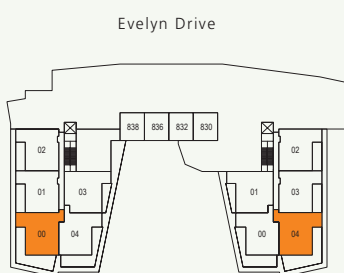

PLAN C1 ESTATES

2 Bedroom + Den
1178 – 1195 SF Living
530 – 695 SF Terrace
375 SF Landscaping

- 1 Bosch gas cooktop with hood fan
- 2 Subzero refrigerator
- 3 Bosch wall oven & Panasonic built-in microwave
- 4 Bosch dishwasher
- 5 Eggersmann of Germany wood cabinetry

AT FOREST'S-EDGE ONE / AT FOREST'S-EDGE TWO
2ND FLOOR, ALSO AVAILABLE ON FLOOR 1, 3, 4
SUITE NUMBERS MAY VARY