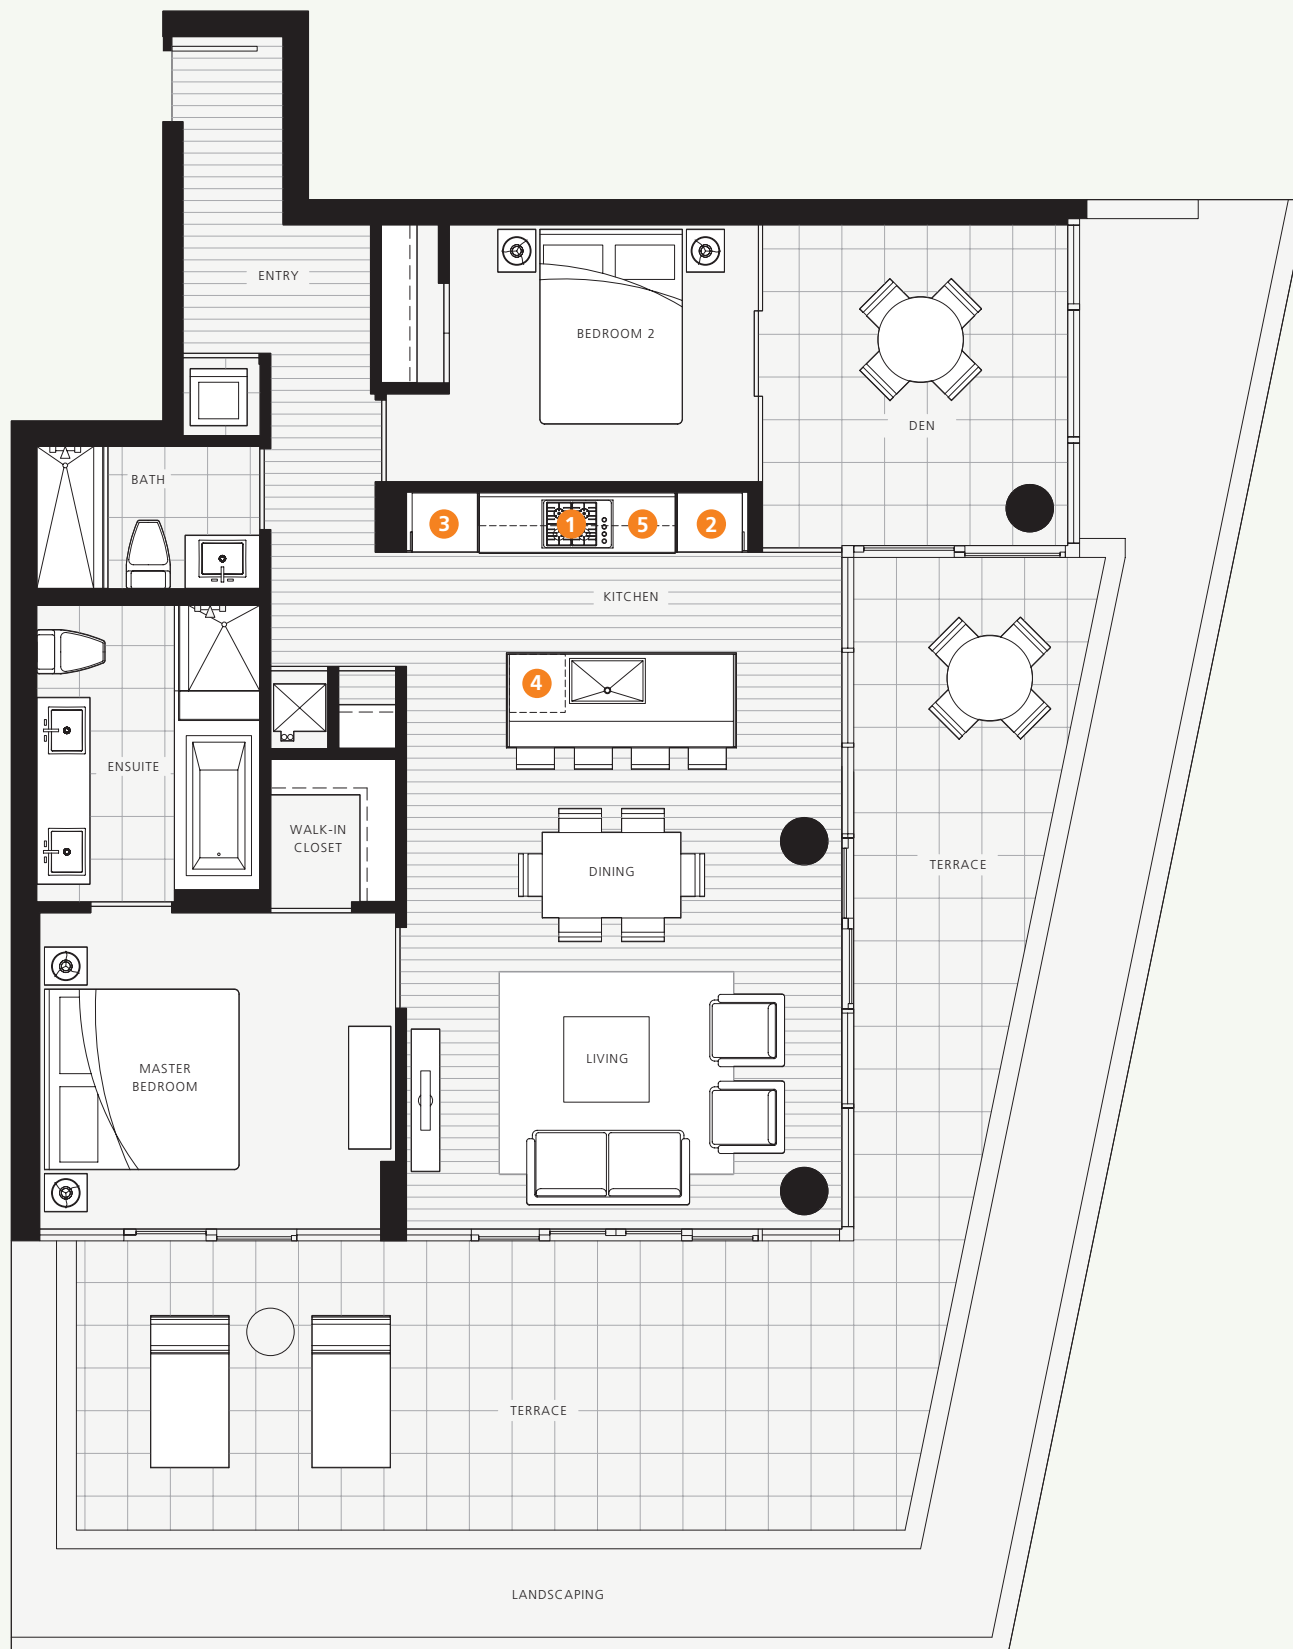

PLAN C2 ESTATES

2 Bedroom + Den
1108 – 1142 SF Living
450 – 590 SF Terrace
380 SF Landscaping

- 1 Bosch gas cooktop with hood fan
- 2 Subzero refrigerator
- 3 Bosch wall oven & Panasonic built-in microwave
- 4 Bosch dishwasher
- 5 Eggersmann of Germany wood cabinetry

AT FOREST'S-EDGE ONE / AT FOREST'S-EDGE TWO
2ND FLOOR, ALSO AVAILABLE ON FLOOR 1, 3, 4
SUITE NUMBERS MAY VARY