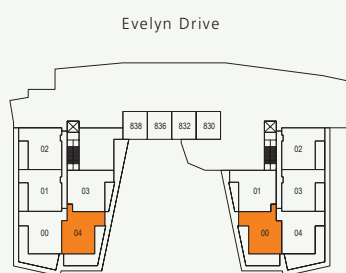

PLAN C2 ESTATES

2 Bedroom + Den
1108 – 1142 SF Living
450 – 590 SF Terrace
380 SF Landscaping

- 1 Bosch gas cooktop with hood fan
- 2 Subzero refrigerator
- 3 Bosch wall oven & Panasonic built-in microwave
- 4 Bosch dishwasher
- 5 Eggersmann of Germany wood cabinetry

AT FOREST'S-EDGE ONE / AT FOREST'S-EDGE TWO
2ND FLOOR, ALSO AVAILABLE ON FLOOR 1, 3, 4
SUITE NUMBERS MAY VARY