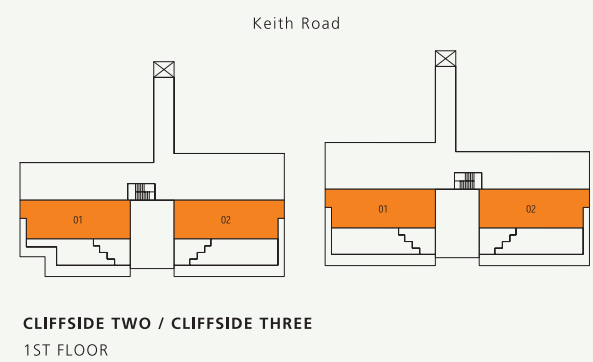

PLAN C GARDEN

2 Bedroom + Family
1170 SF Living
606 – 770 SF Terrace
425 – 450 SF Landscaping

- 1 Bosch gas cooktop with hood fan
- 2 Subzero refrigerator
- 3 Bosch wall oven & Panasonic built-in microwave
- 4 Bosch dishwasher
- 5 Eggersmann of Germany wood cabinetry