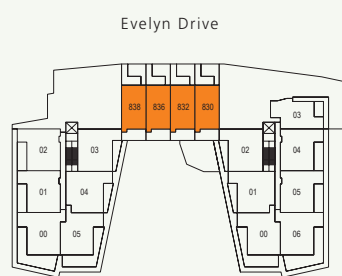

TOWNHOME
MAIN FLOOR