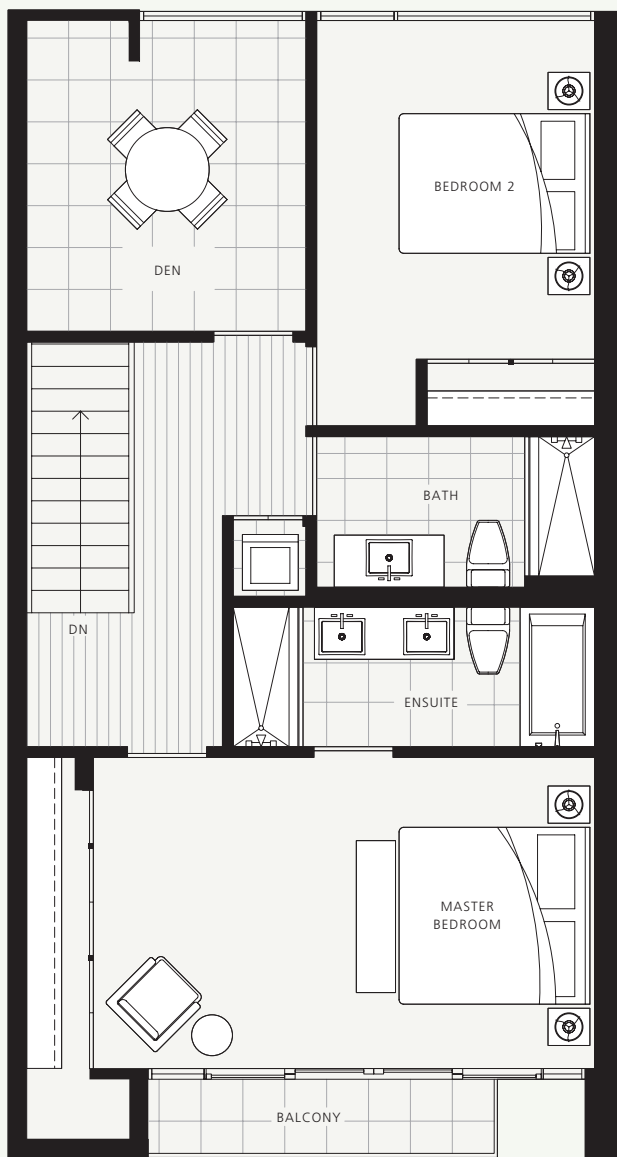

EveLYN

An Inspiration of
ARTHUR ERICKSON

PLAN TH ESTATES

2 Bedroom + Den
1697 – 1742 SF Living
135 – 305 SF Balcony / Terrace

- 1 Bosch gas cooktop with hood fan
- 2 Subzero refrigerator
- 3 Bosch wall oven & Panasonic built-in microwave
- 4 Bosch dishwasher
- 5 Eggersmann of Germany wood cabinetry

UPPER FLOOR