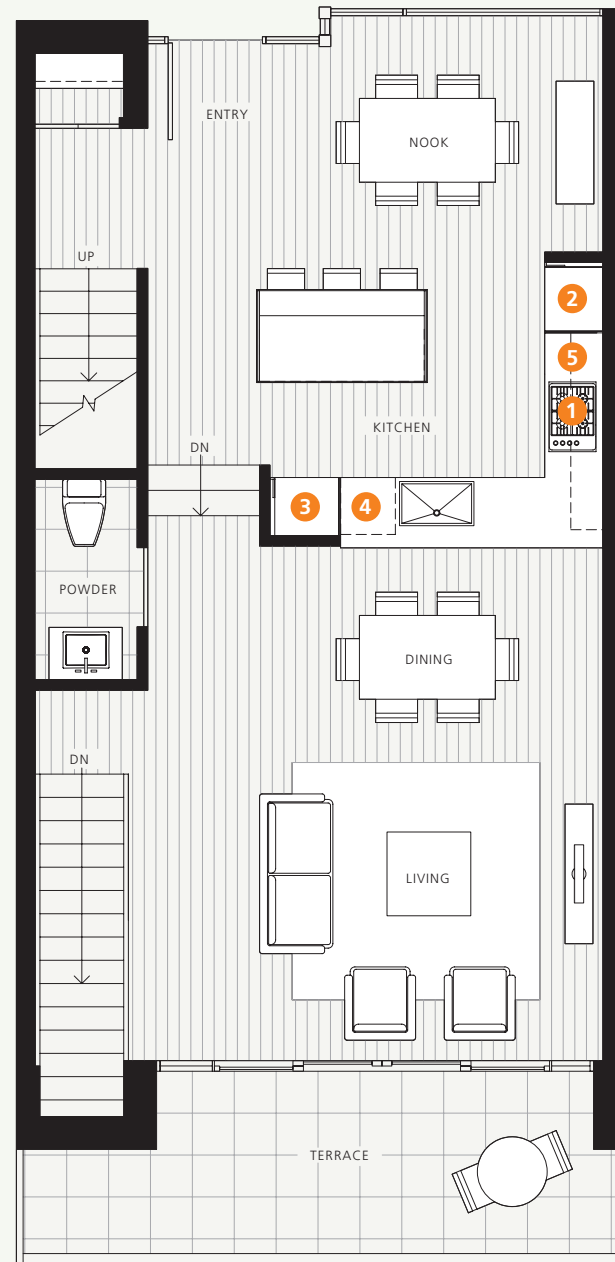

EveLYN

An Inspiration of
ARTHUR ERICKSON

PLAN TH ESTATES

2 Bedroom + Den
1697 – 1742 SF Living
135 – 305 SF Balcony / Terrace

- 1 Bosch gas cooktop with hood fan
- 2 Subzero refrigerator
- 3 Bosch wall oven & Panasonic built-in microwave
- 4 Bosch dishwasher
- 5 Eggersmann of Germany wood cabinetry

MAIN FLOOR