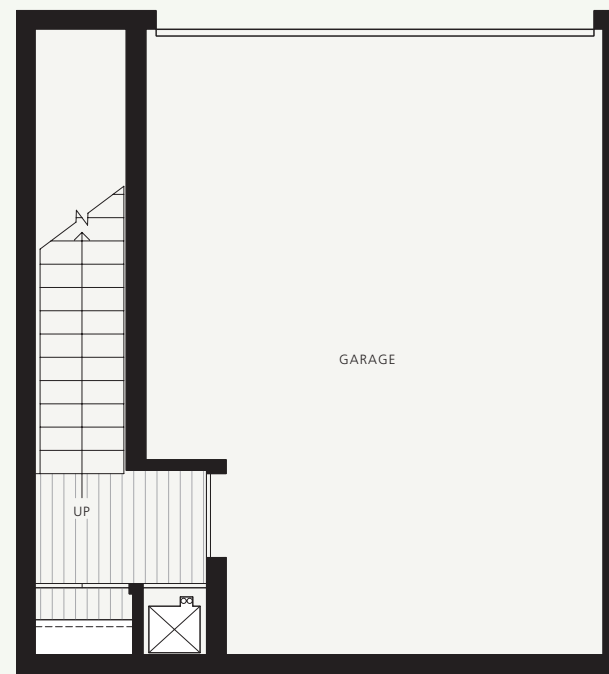

LOWER FLOOR